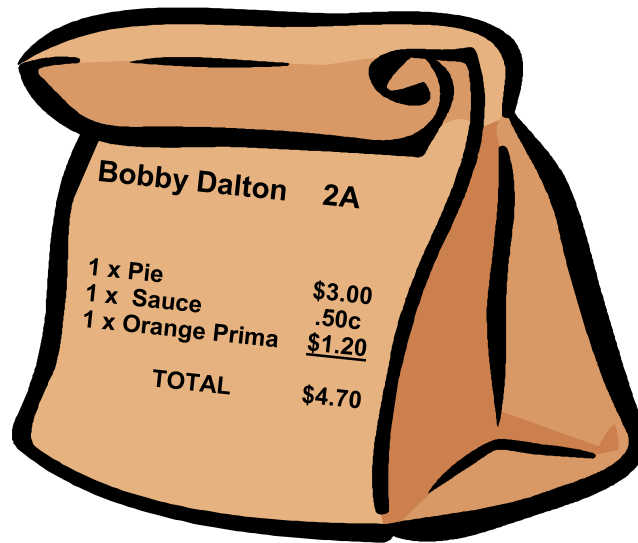

Taste Galore

Lunch Order List

As at 16/07/2019

Monday and Friday

(Orders are collected by 9:30am)

If there is a public holiday on the Monday, orders will be collected on the Tuesday.

If there is a public holiday on a Friday there will be no lunch orders on the Thursday.

Orders must be placed in a **BROWN PAPER BAG ONLY**

with your child's name, grade and the total amount owing written clearly.

** Please include exact payment amount when possible **

Please Note

- Nut and egg products are not available for purchase
- **No late orders** - no responsibility will be taken if a child is late to school or forgets to put in an order
- Any issues with orders or change must be reported to the office on the day of the order to be rectified